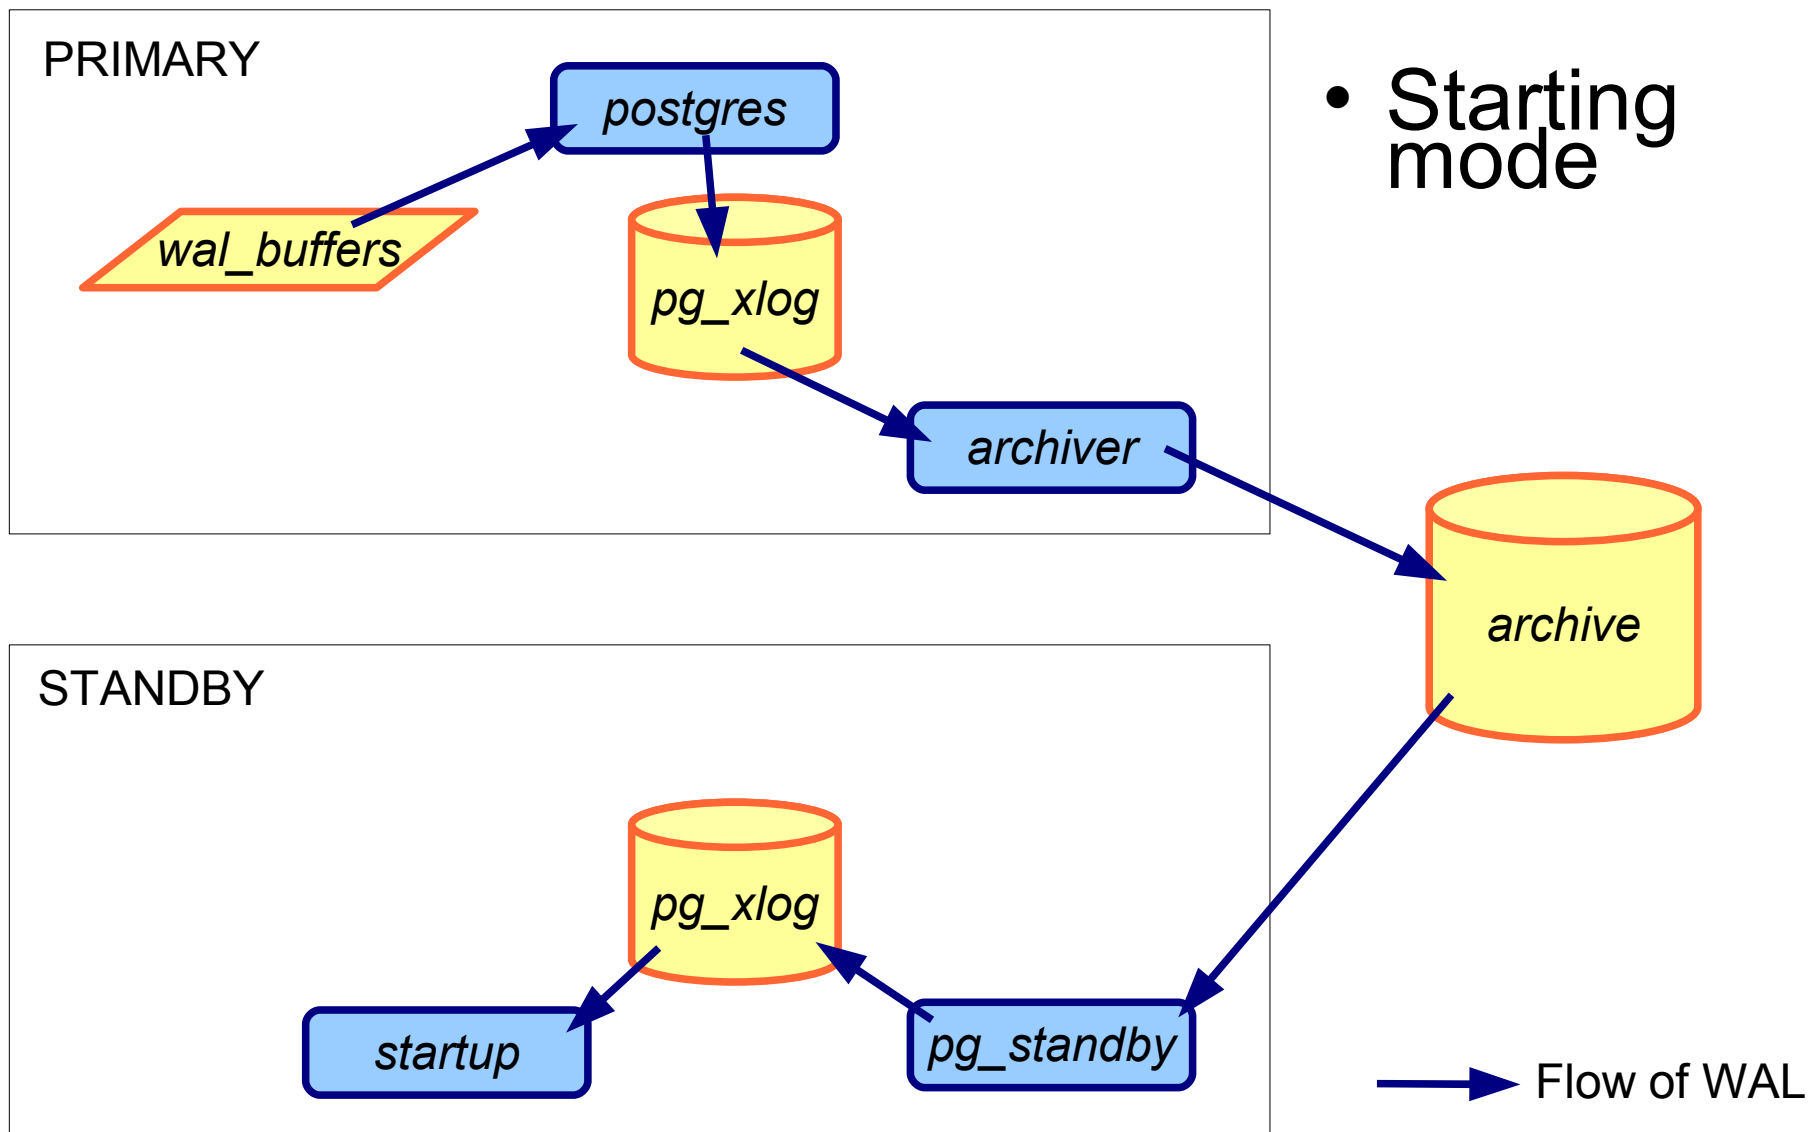

# File-based Log Shipping (8.2/8.3)

# Sync Replication [File mode]

# Sync Replication [Switching]

# Sync Replication [Stream mode]

→ Flow of WAL